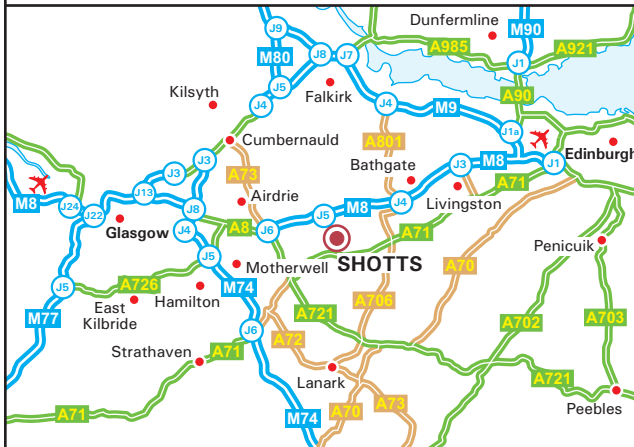

Bell Bakers Limited
Hawthorn Bakery
Shotts
Lanarkshire ML7 5BD
Tel: 01501 820222
www.bellbakers.co.uk

From the M8

Leave the M8 at Junction 5 (signed Shotts, B7075 & Harthill (B7066)).

At the end of the slip road, turn right onto the B7066 and then immediately left onto the B7057 (Shotts Road), following the signs for Shotts and HM Prison.

Continue on the B7057 for 2.5 miles until a roundabout.

At the roundabout take the first exit onto the B717.

Turn left onto Main Street (B7010).

Turn second left onto Torbothie Road.

We are located on the left hand side (see inset).

By Train

Shotts is served by trains from Glasgow Central, Livingston and Edinburgh.

PRODUCED BY BUSINESS MAPS LTD FROM DIGITAL DATA. © BARTHOLOMEW(2006)